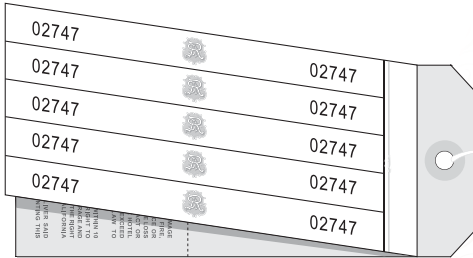

MultiTag & Manifold MultiTag

Do more with less! Tag multiple items with only one claim stub for the guest.

MultiTag

Manifold MultiTag

MultiTag

- > branded to match the look of the property
- > unlimited disclaimer and liability options available to protect the property and its guests
- > printed on pressure sensitive labels
- > various number / letter sizes available (choice of black or red ink)
- > unlimited number of perforations
- > knotted white elastic with a 1/4" reinforced hole and metal eyelet
- > 2.5" x up to 12.75"

Manifold MultiTag

- > branded to match the look of the property
- > unlimited disclaimer and liability options available to protect the property and its guests
- > printed on 100lb cover stock with top sheet of pressure sensitive labels
- > knotted white elastic with a 1/4" reinforced hole and metal eyelet or fiber patch
- > 2.5" x up to 6.5"